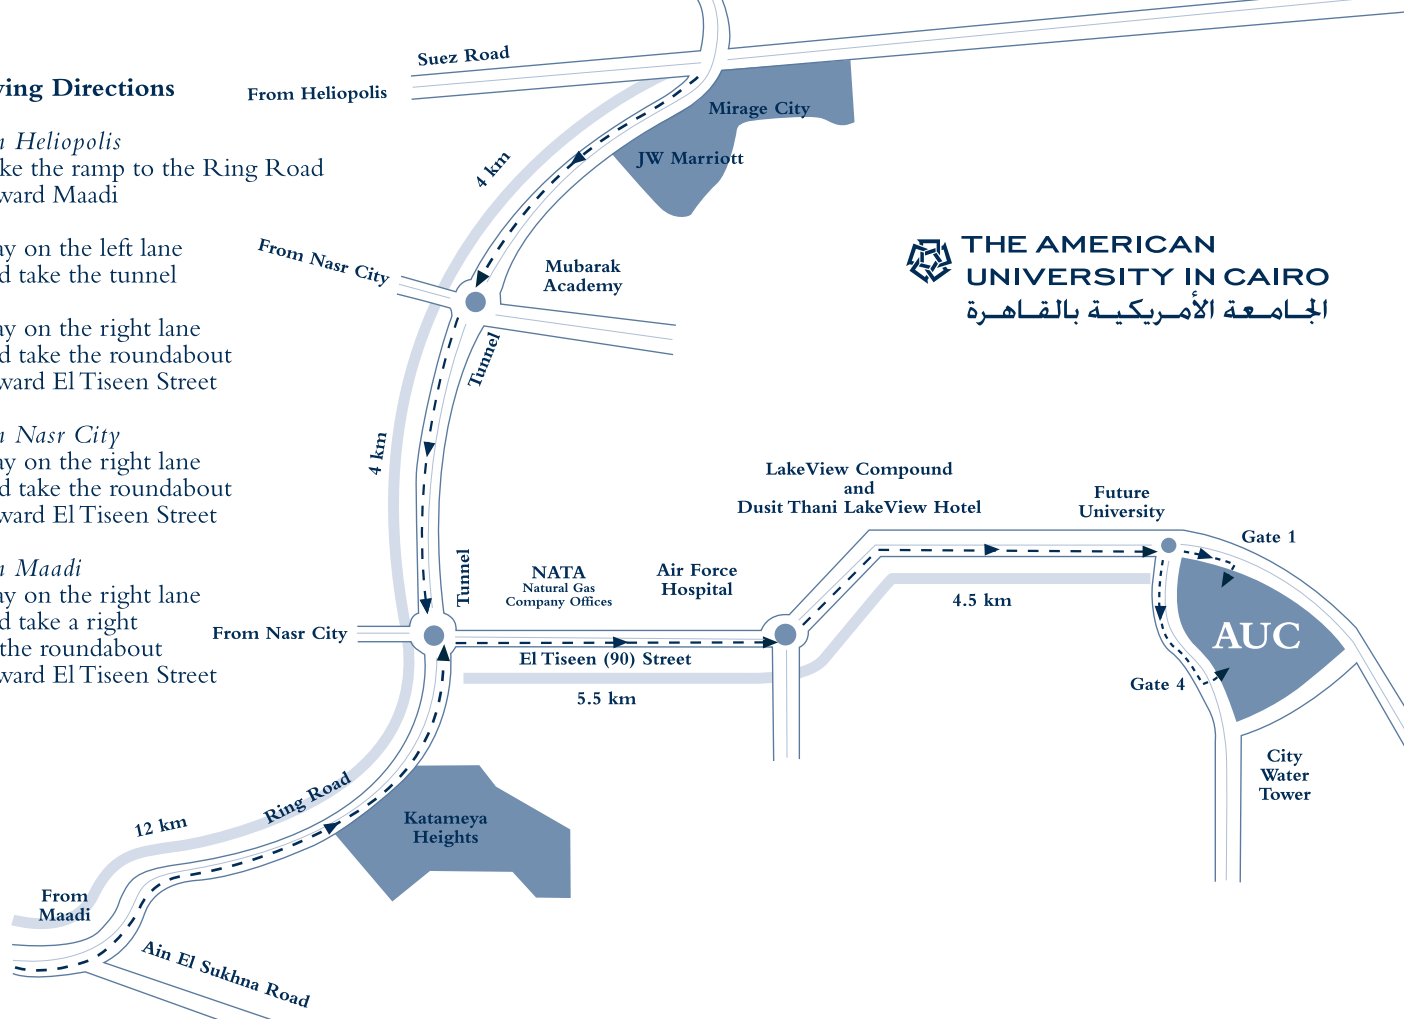

Driving Directions

From Heliopolis

- Take the ramp to the Ring Road toward Maadi
- Stay on the left lane and take the tunnel
- Stay on the right lane and take the roundabout toward El Tiseen Street

From Nasr City

- Stay on the right lane and take the roundabout toward El Tiseen Street

From Maadi

- Stay on the right lane and take a right at the roundabout toward El Tiseen Street

THE AMERICAN
UNIVERSITY IN CAIRO

الجامعة الأمريكية بالقاهرة